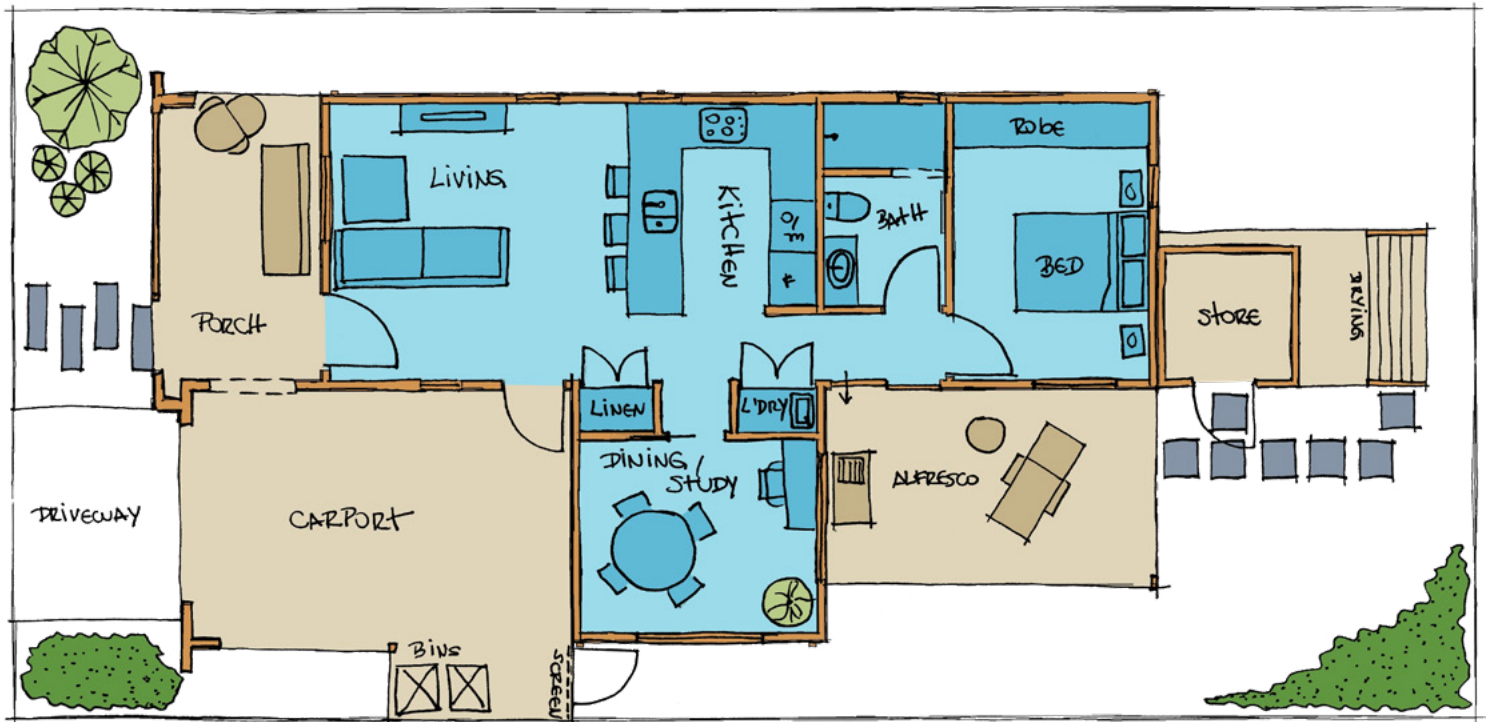

TICKLED PINK

Bedrooms: 1 WC: 1 Bathrooms: 1 Carports: 1 Under roof: 108.74 m²

Providence Lifestyle
Oceanside Resort

Mark Jewell

Lifestyle Sales Consultant

T 0411 497 111 E markj@providencelifestyle.com.au

Download price list at oceanside.providencelifestyle.com.au

Images are for illustration purposes only and may be subject to change due to availability of materials, compliance or design considerations. Prices and home sizes are subject to change. Garage doors available on selected sites at an additional cost. Carport size and capacity may vary depending on the individual lot size.

Information correct as of April 2026.

TICKLED PINK

Bedrooms: 1 WC: 1 Bathrooms: 1 Carparks: 1 Under roof: 108.74 m²

Providence Lifestyle
Oceanside Resort

STAGE 1a STAGE 1b

Mark Jewell
Lifestyle Sales Consultant
T 0411 497 111 E markj@providencelifestyle.com.au