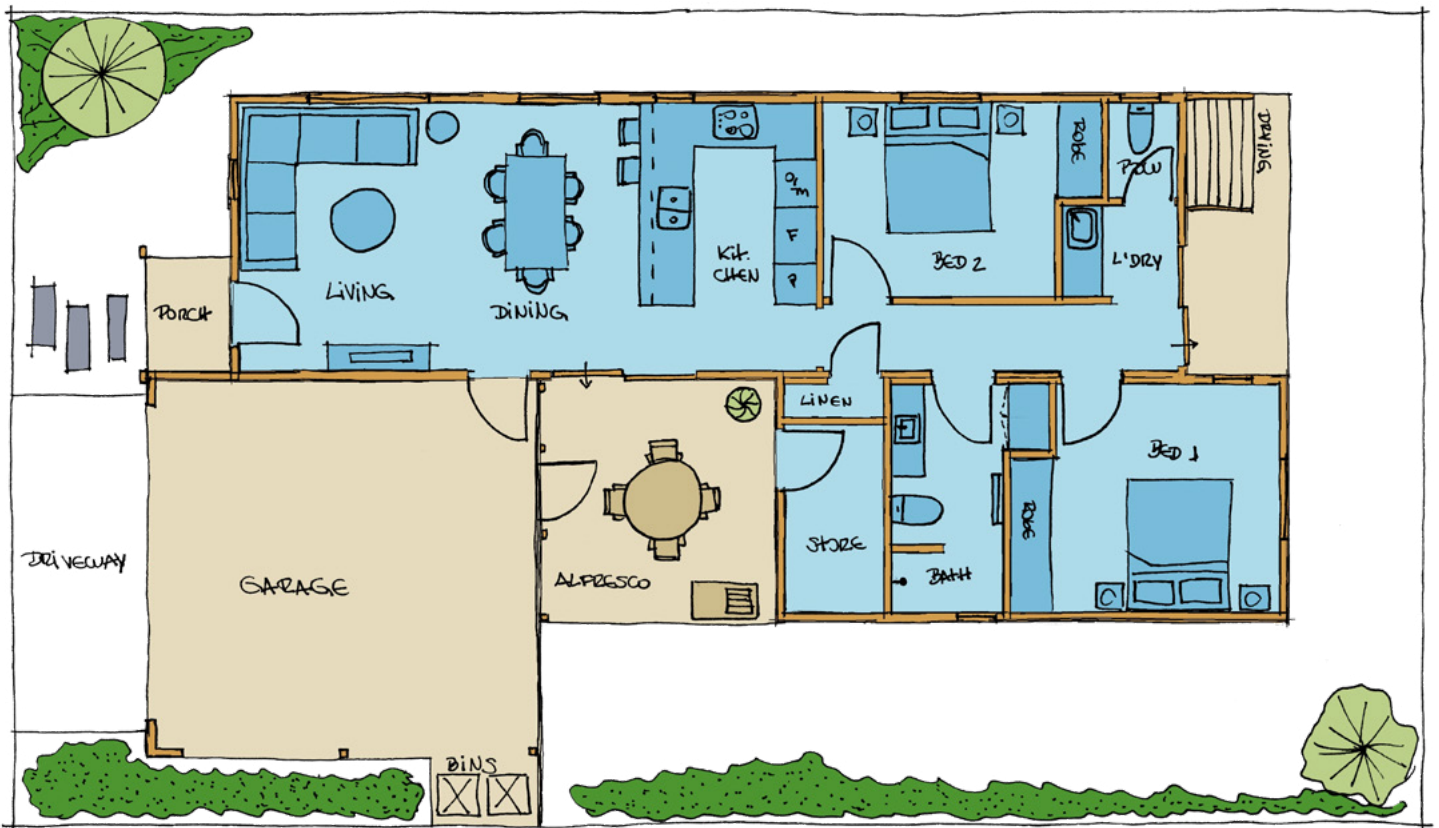

DREAM CATCHER CUSTOM

Bedrooms: 2 WC: 2 Bathrooms: 1 Carparks: 1 House: 131.07 m²

Providence Lifestyle
Oceanside Resort

Mark Jewell

Lifestyle Sales Consultant

T 0411 497 111 E markj@providencelifestyle.com.au